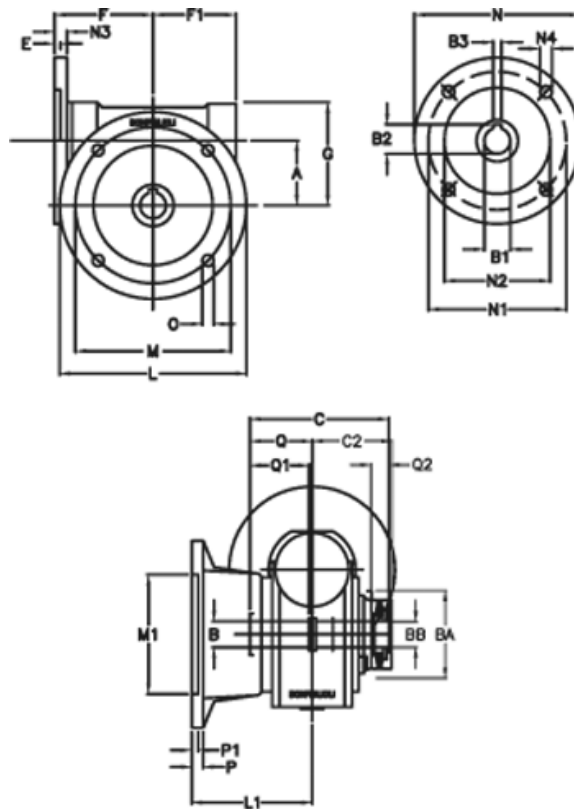

Article number: 390204901442716

Description: Worm Gear with Torque Limiter
VF 49-L1-F-14 P71B5

Measures

a = 49.50	C2 = 63,5	m = 90	P = 12
B = 25	Description = VF 49F-xx-71B5	M1 = 70	P1 = 10
B1 E7 = 14	E = 3.0	N = 160	Q = 51.0
B2 = 16.3	F = 70	N1 = 130	Q1 = 41
B3 H9 = 5	F1 = 63	N2 = 110	Q2 = 15
BA = 63	g = 80	N3 = 10.5	
BB H7 = 14	L = 125	N4 = 9.5	
C = 105	L1 = 85.5	O = 10.5	